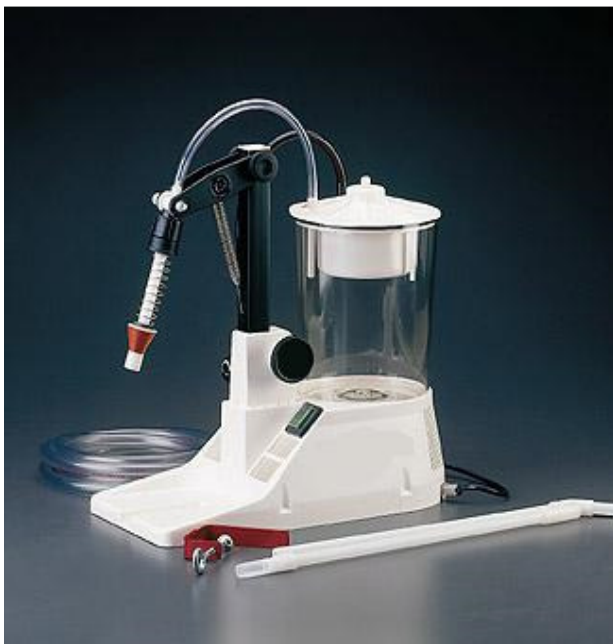

Make : ACO
Type : ENOLMATIC
Model : Bench mounted single head low vacuum filling machine
Year : NEW

STANDARD MACHINE SPECIFICATIONS (All details are for guidance only, and subject to confirmation)

Direction: N/A

Services req: 240v, single phase, 50Hz - 2 pin EU plug as standard on all Enolmatic filling machines

Through vacuum operated filling, the product is bottled in a most natural way, allowing to maintain its original quality and features. When placing the bottle under the machine, the fluid is sucked by the vacuum created inside it, without any contact between product and pumps or mechanical components. The filling level is adjustable: once selected, it automatically fills up the bottle to the desired level. Simple to use and clean, a great advantage especially when bottling oils. Semi-automatic, Fully adjustable fill heights, Easy strip down for cleaning, Bench / table clamp, Built in vacuum pump.

Machine with standard nozzle

Machine with miniature nozzle

Both nozzles are also available in stainless steel

Single filter housing

Paper cartridges available in 0.2, 0.5, 1 & 5 micron

Stainless steel cartridges available in 5, 10 & 50 micron