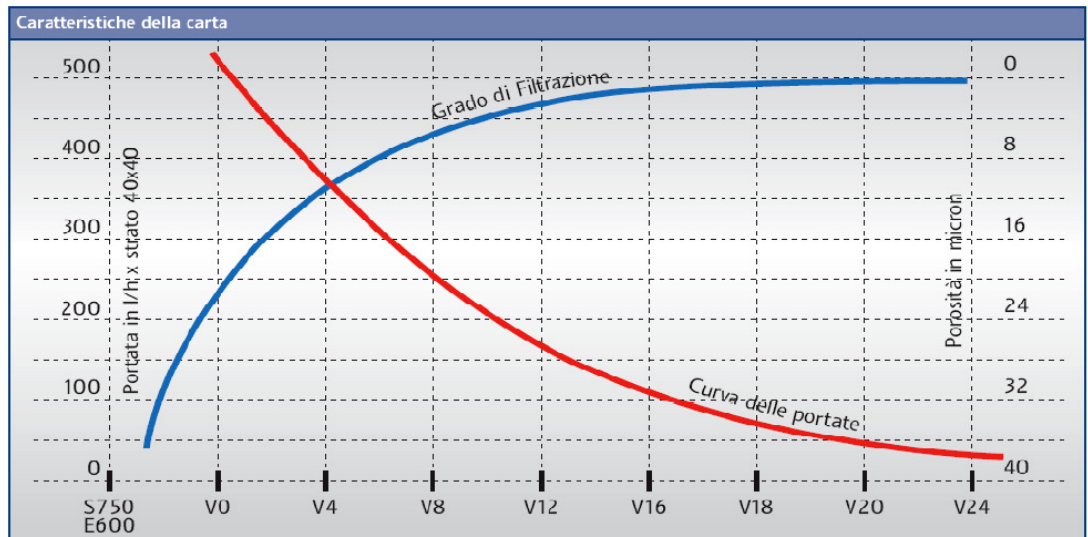

V.0 20x20 washable - refining
V.4 20X20 refining
V.8 20X20 clarifier
V.12 20X20 haze remover
V.16 20X20 haze remover ultra
V.18 20X20 semi-steriliser
V.20 20X20 steriliser
V.24 20X20 perfect steriliser
E.2 20X20for oil
MOPLEN 20X20 CENTRAL PLATE
MOPLEN DX (RIGHT) 20X20 END PLATE
MOPLEN SX (LEFT) 20X20 END PLATE
NORYL 20X20 CENTRAL PLATE
NORYL DX (RIGHT) 20X20 END PLATE
NORYL SX (LEFT) 20X20 END PLATE
PLATES GASKET 20X20 2 mm thickness
PLATES GASKET 20X20 4 mm thickness
PLATES GASKET 20X20 5 mm thickness